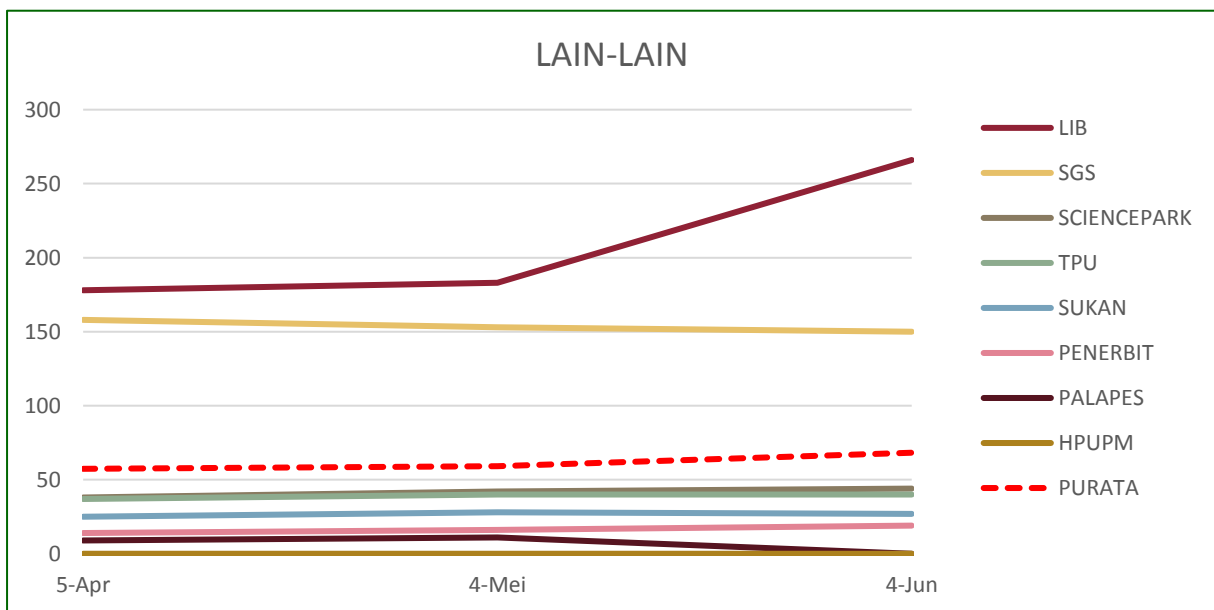

SUBNETS

RAJAH 3.6 (b): Data Subnets Lain-lain