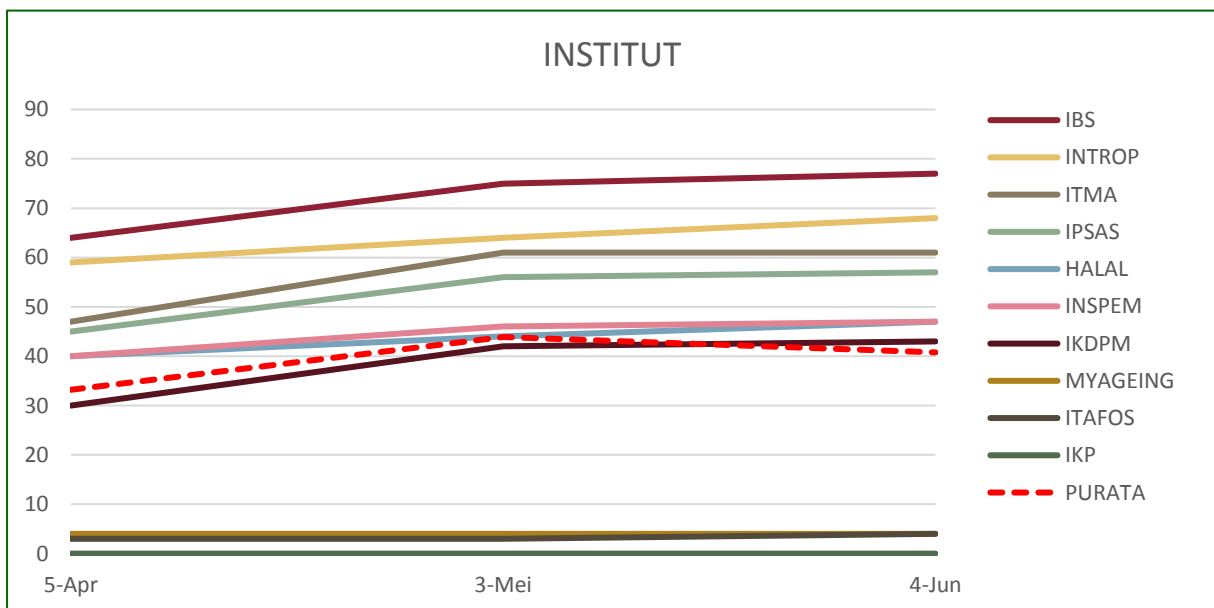

SUBNETS

RAJAH 3.2 (b): Data Subnets Institut