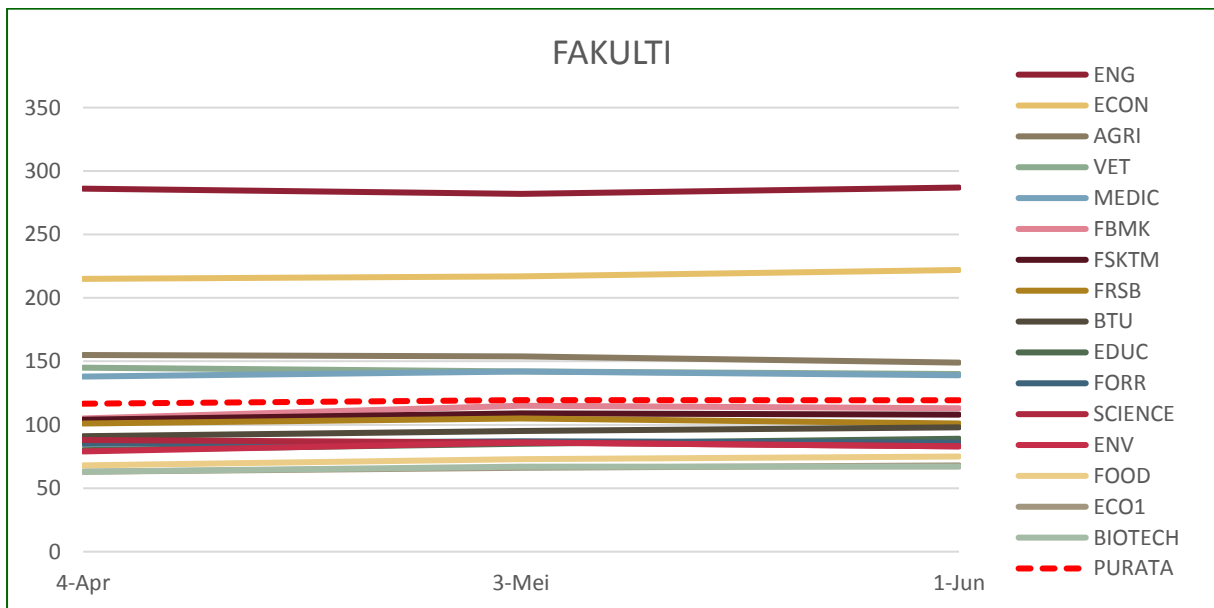

SUBNETS

RAJAH 3.1 (b): Data Subnets Fakulti