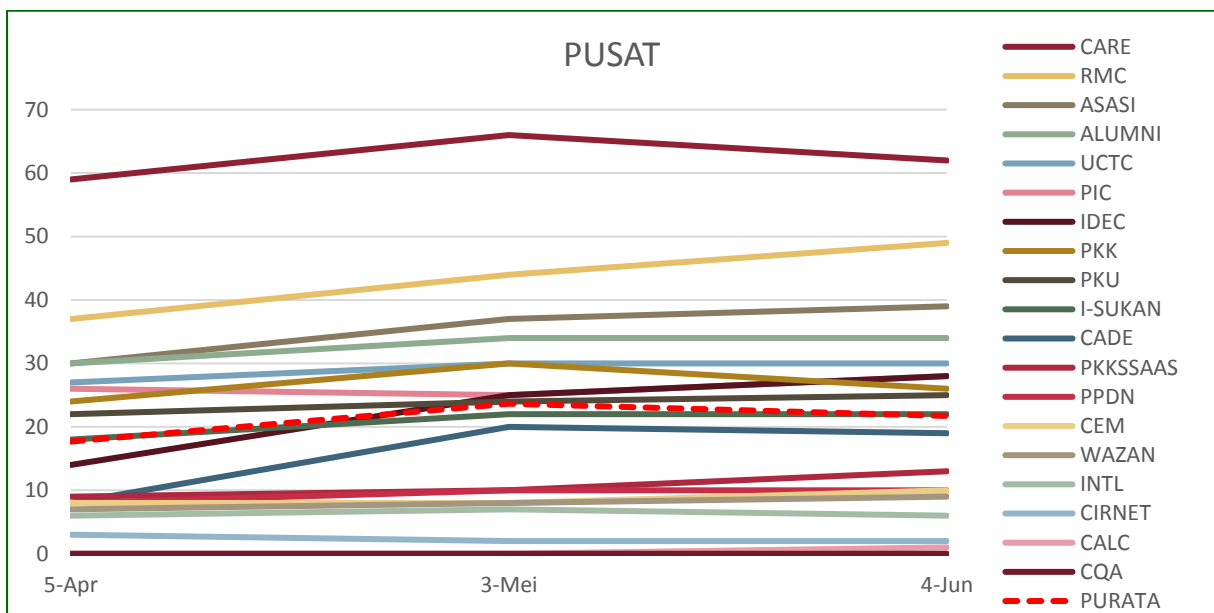

SUBNETS

RAJAH 3.3 (b): Data Subnets Pusat