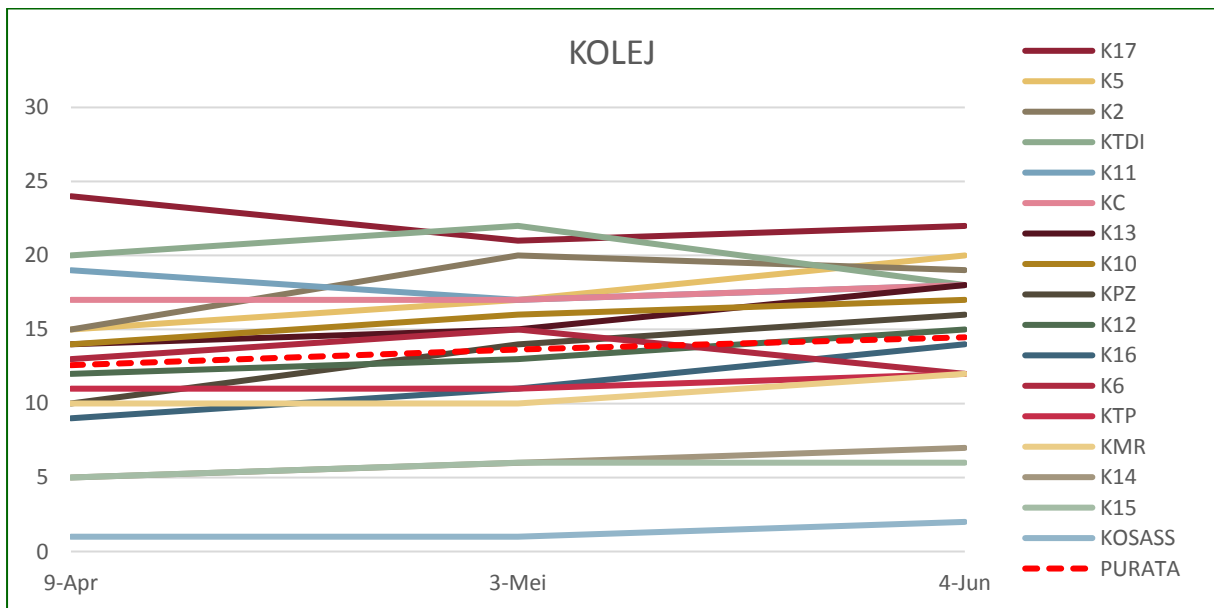

SUBNETS

RAJAH 3.5 (b): Data Subnets Kolej