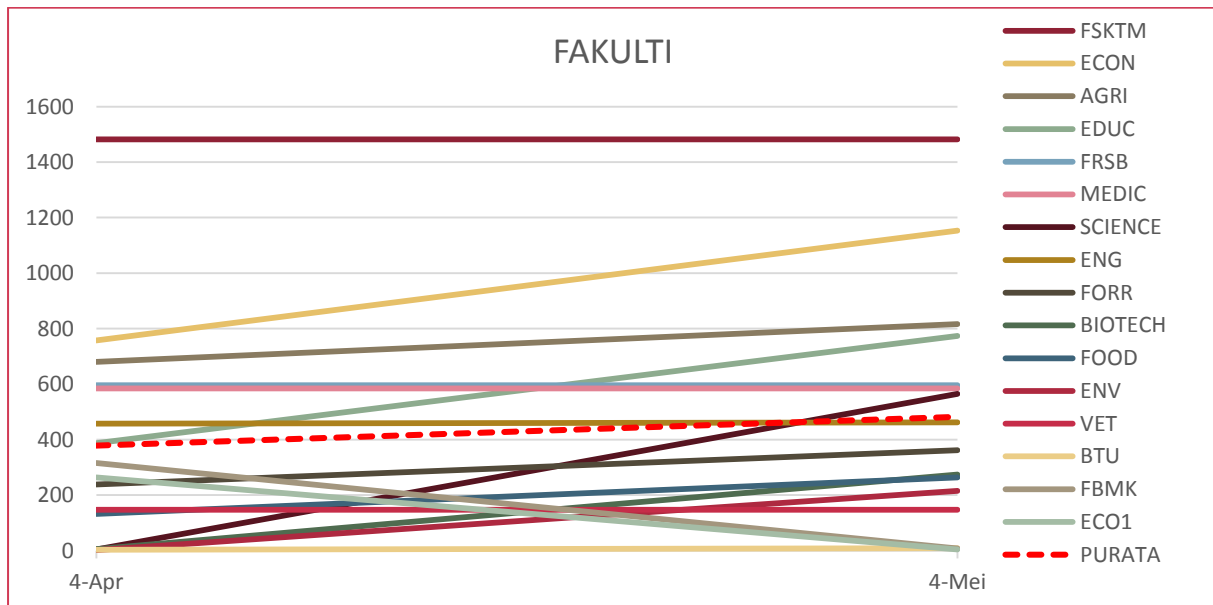

ALAMAT URL	4-Apr	4-Mei
FSKTM	1,462	1,482
ECON	758	1153
AGRI	680	816
EDUC	387	774
FRSB	596	596
MEDIC	584	584
SCIENCE	4	565
ENG	458	462
FORR	238	362
BIOTECH	6	274
FOOD	132	264
ENV	2	216
VET	147	147
BTU	3	9
FBMK	316	8
ECO1	264	4
PURATA	379	482

■ Tertinggi dalam bulan

JADUAL 4.1: Data Brokenlink Fakulti

RAJAH 4.1: Data Brokenlink Fakulti