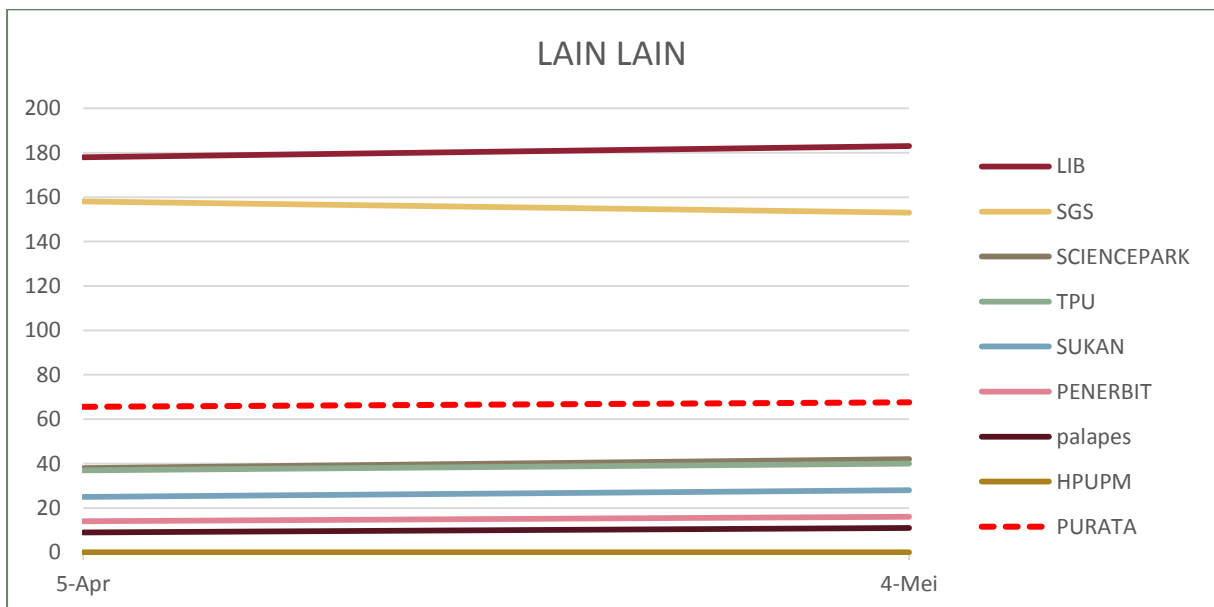

SUBNETS

RAJAH 3.6 (b): Data Subnets Lain-lain