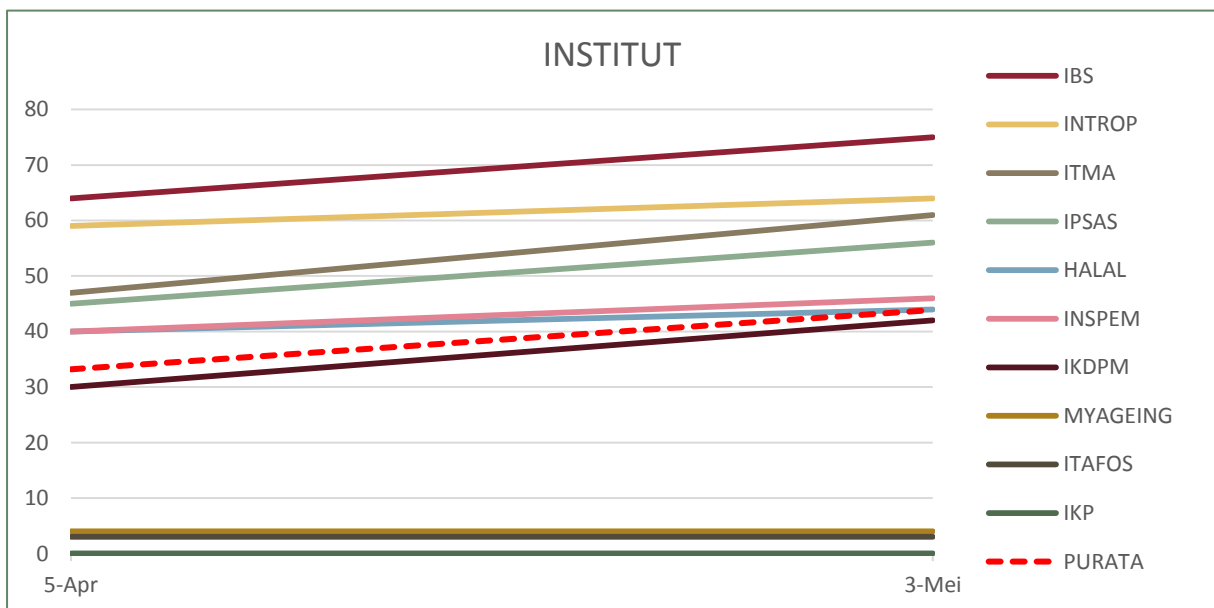

SUBNETS

RAJAH 3.2 (b): Data Subnets Institut