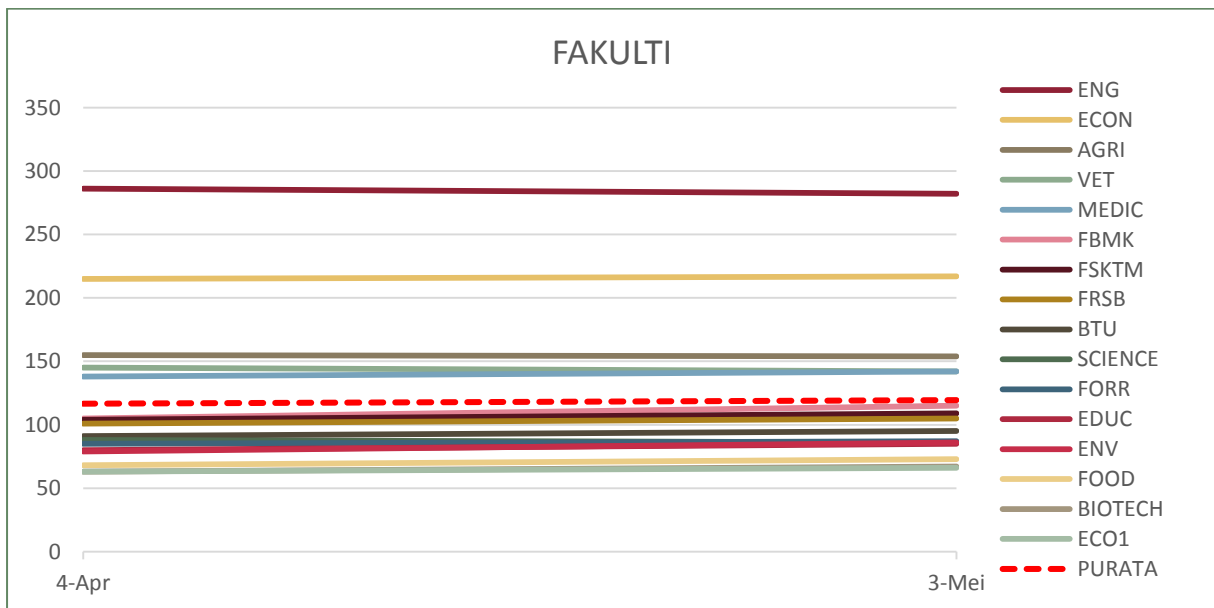

SUBNETS

RAJAH 3.1 (b): Data Subnets Fakulti