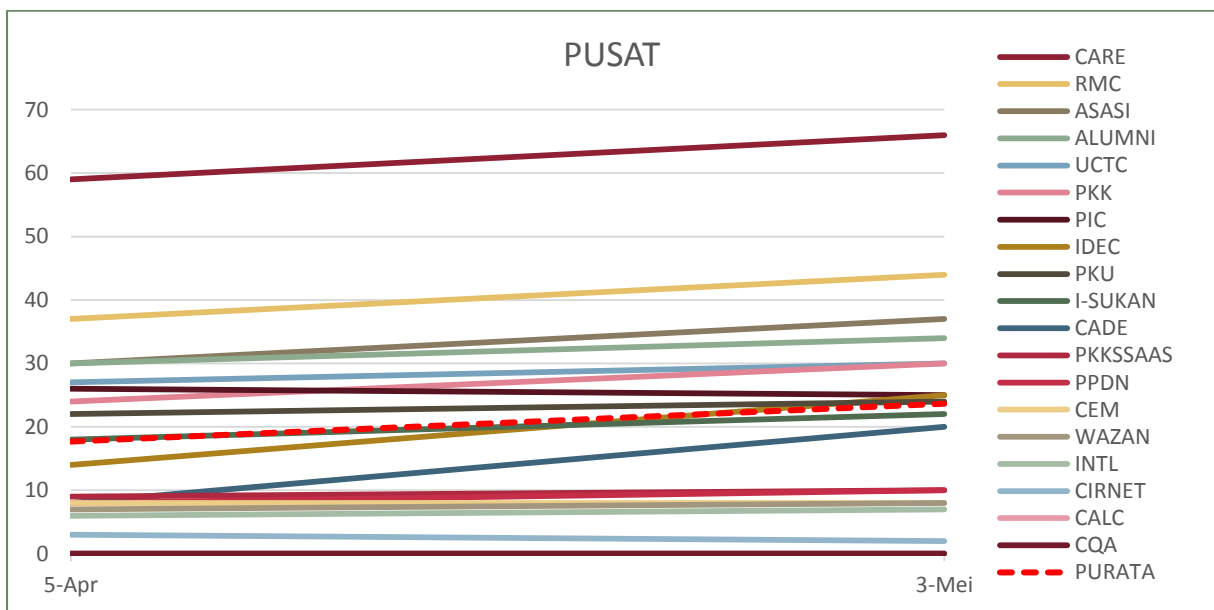

SUBNETS

RAJAH 3.3 (b): Data Subnets Pusat