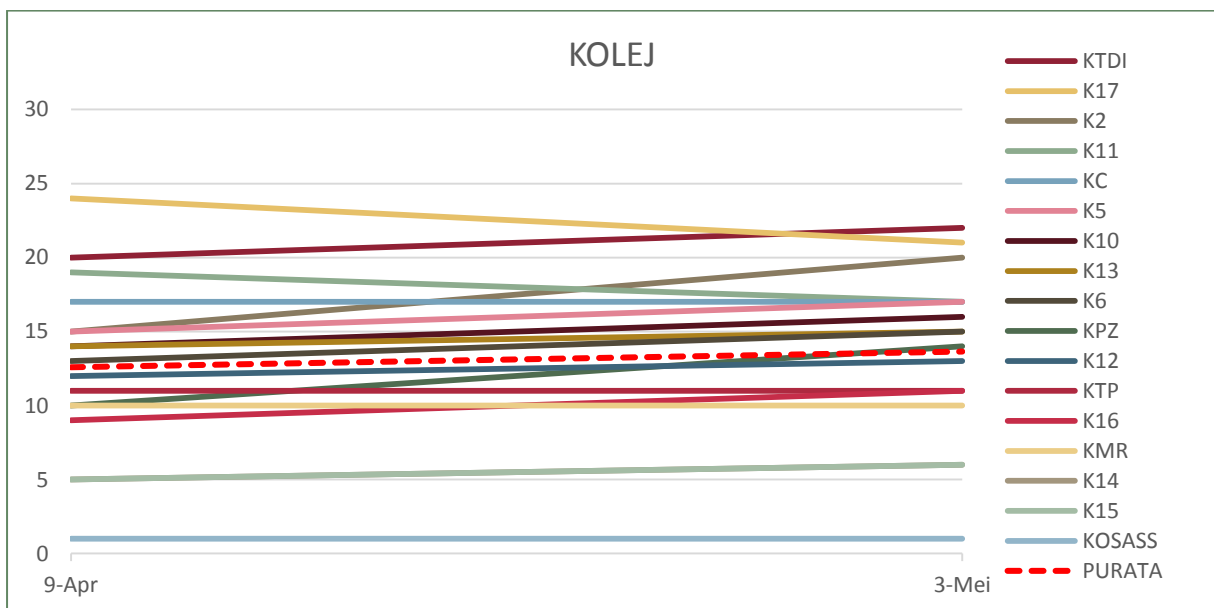

SUBNETS

RAJAH 3.5 (b): Data Subnets Kolej